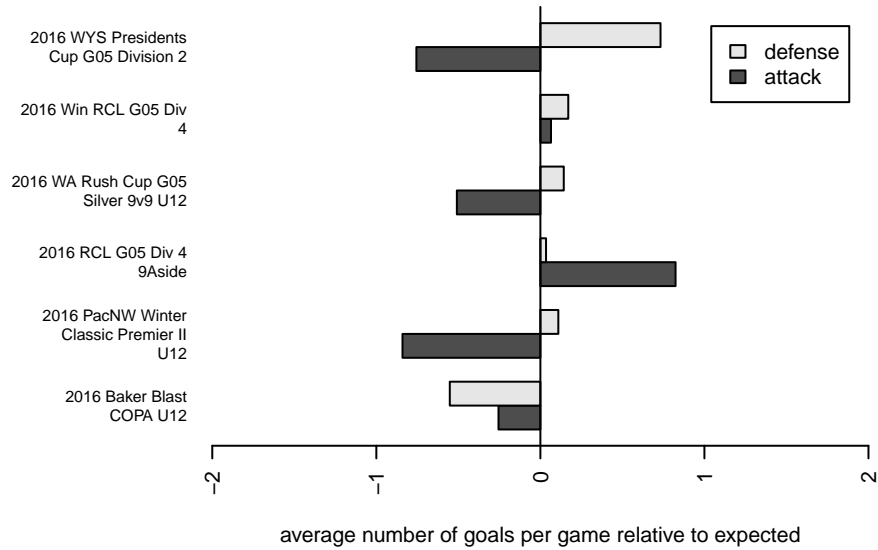

Performance relative to 13 month average