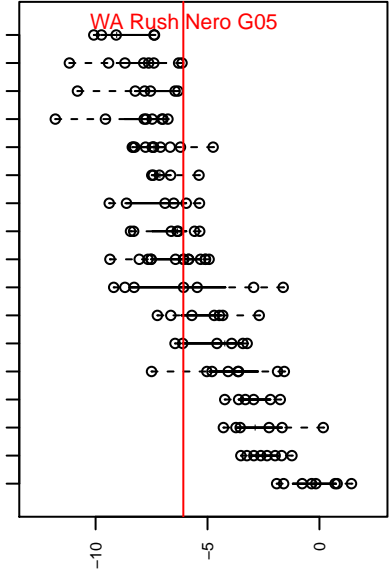

- PSPL-Inland Copa 2 North U12
- PSPL-Inland Copa 2 West U12
- PSPL Classic 2 U12
- PSPL Copa U12
- NPSL Div 3 (05) U12
- PSPL-Inland Copa 1 U12
- PSPL Classic 1 U12
- NPSL Div 2 (05) U12
- RCL G05 Div 4 9Aside
- IPL East U12
- NPSL Div 1 (05) U12
- PSPL WSPL 2 East U12
- RCL G05 Div 3 9Aside
- PSPL WSPL 2 West U12
- PSPL WSPL 1 U12
- RCL G05 Div 2 9Aside
- RCL G05 Div 1 9Aside