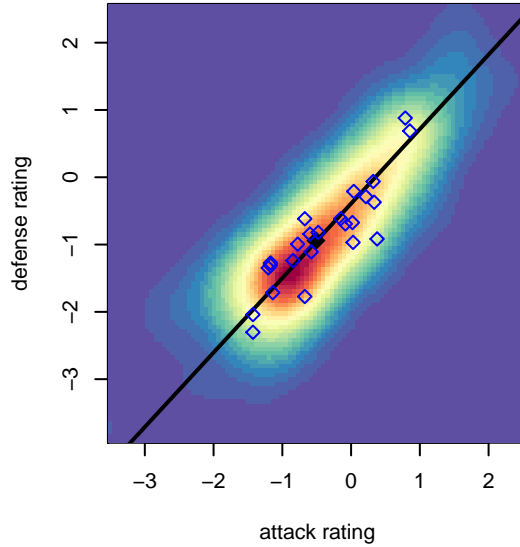

**attack and defense rating
relative to others at age
and all opponents in last 13 months**