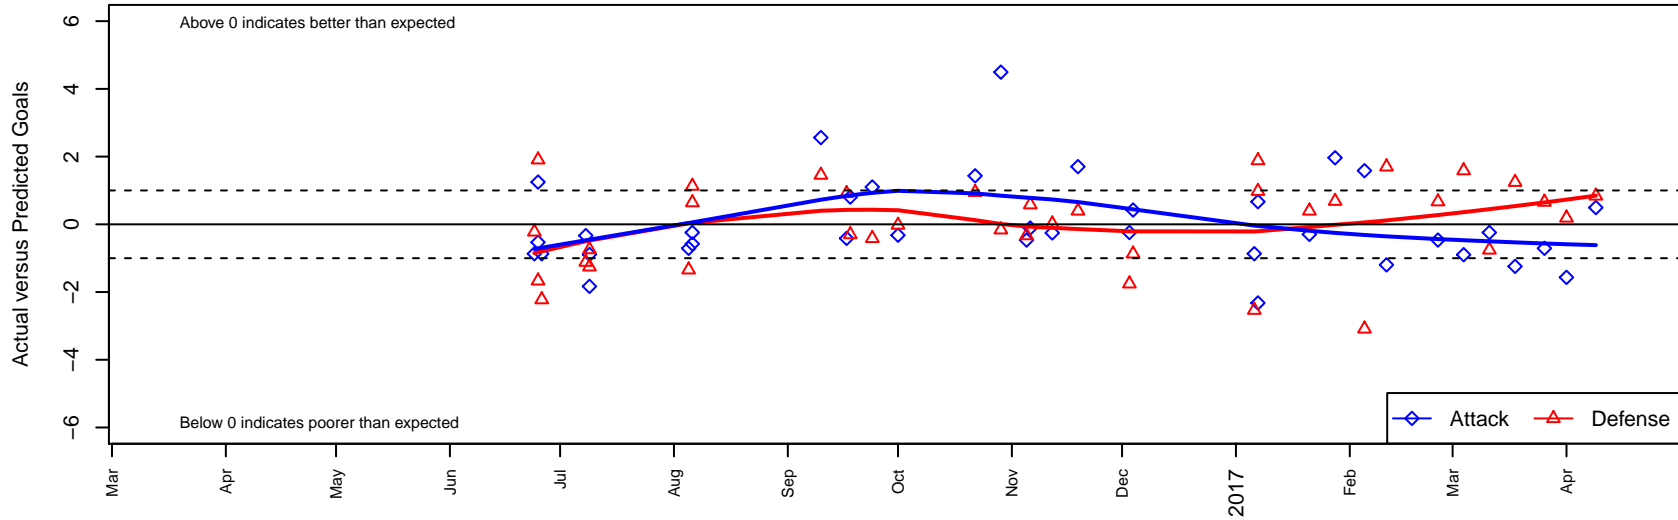

# WA Rush Nero G05

Washington Rush SC  
 Everett, WA  
 G05 total strength=590  
 attack=0.6 defense=0.39  
 fall league = RCL G05 Div 4 9Aside  
 spr league = Win RCL G05 Div 4

alt names used:  
 93 Washington Rush G05 Nero B  
 Washington Rush G05 Nero B  
 WASHINGTON RUSH WA RUSH G05 NERO E  
 WASHINGTON RUSHWA RUSH G05 NERO B  
 Washington Rush G05 Nero B  
 Washington Rush G05 Nero B  
 Washington Rush G05 Nero B

**WA Rush Nero G05**  
 Dots are actual minus expected GF (blue circles) and GA (red triangles).  
 Blue line is smoothed change in attack strength. Red is smoothed change in defense strength.

**attack and defense variance (black dot)  
relative to other teams  
and top 10 in region**