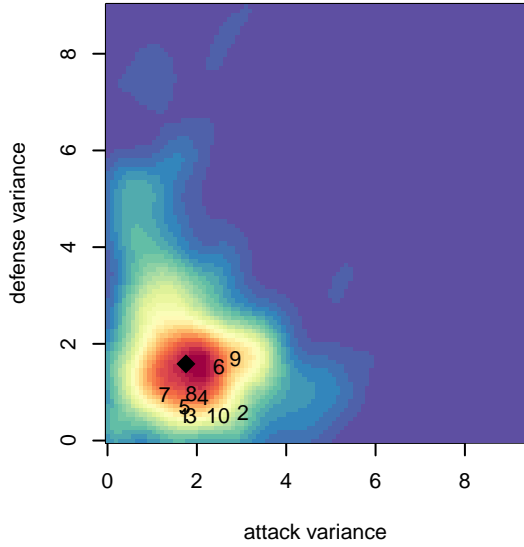

# WA Rush Nero G05

Washington Rush SC  
 Everett, WA  
 G05 total strength=590  
 attack=0.6 defense=0.39  
 fall league = RCL G05 Div 4 9Aside  
 spr league = Win RCL G05 Div 4

alt names used:  
 93 Washington Rush G05 Nero B  
 Washington Rush G05 Nero B  
 WASHINGTON RUSH WA RUSH G05 NERO E  
 WASHINGTON RUSHWA RUSH G05 NERO B  
 Washington Rush G05 Nero B  
 Washington Rush G05 Nero B  
 Washington Rush G05 Nero B

**WA Rush Nero G05**  
 Dots are actual minus expected GF (blue circles) and GA (red triangles).  
 Blue line is smoothed change in attack strength. Red is smoothed change in defense strength.

**attack and defense variance (black dot)  
relative to other teams  
and top 10 in region**