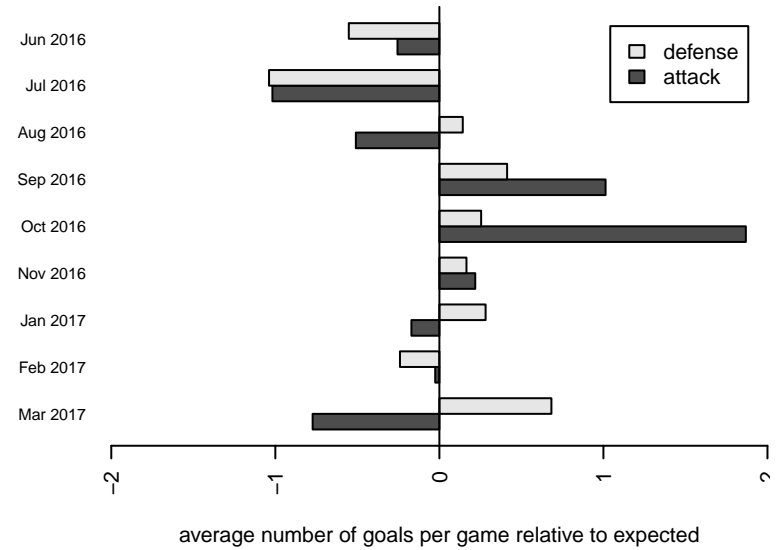

Performance relative to 13 month average